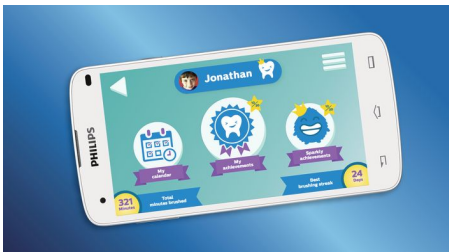

HX6322/04

Interactive sonic power. More fun, better brushing

An exciting start to lifelong healthy habits

Keep kids engaged while they learn to brush. The Philips Sonicare For Kids Bluetooth-enabled toothbrush interacts with a fun app that helps kids brush better and for longer. Kids have fun while learning techniques that will last a lifetime.

- For the development of a lifelong routine
- Fun interchangeable stickers for customization
- Multi grip design for parents and kids

Provides a superior clean, protects growing smiles

- Dynamic cleaning action drives fluid between teeth
- Rubberized brush head is designed to protect young teeth
- Switch out brush sizes on a brush that grows with your child
- Preferred by dentists
- 2 Kid-friendly power modes deliver a gentle, effective clean

Highlights

Fun and educational

Kids play along with the interactive app during brush time. The Sonicare kids app coaches them into how to brush, with fun animations and rewards designed to support them as they build their routine.

Interactive Sonicare For Kids

With the Philips Sonicare For Kids toothbrush and app, children can discover how to brush properly on their own. The app syncs with your kid's sonic toothbrush via Bluetooth to show proper brushing techniques and track performance. Kids can see how well they brush, and earn exciting rewards for a job well done. Educational, and effective, 98% of parents surveyed say it's easier to get their kids to brush longer and better. It's the fun way to help kids develop healthy oral care habits that will last a lifetime.