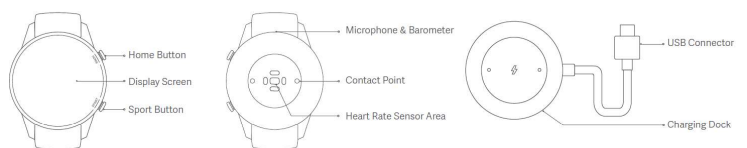

Get summarized versions of your different key health parameters on the quick watch menu, or detailed ones on each of them on the watch directly. Get historical data through the Xiaomi Wear App

Blood Oxygen	Breath Training	Stress Monitoring	Sleep detection	24-hour HR monitoring	Body energy Monitoring
See what blood oxygen level is normal for you	Through scientific and effective breathing guidance, fully relax your body and mind	Get timely reminders when your stress levels go too high during the day	In-depth analysis at different stages of sleep at night to maintain good sleeping habits	Can detect abnormal heart rate beat patterns when you feel unwell	Comprehensive real time monitoring of your energy value during the day

Specifications

Frame colors: black/navy blue/beige
Dimensions (excl protrusions): 45.9 × 53.3 × 11.8mm
Wrist width: 22mm
Weight: 32g
Bezel: Stainless steel material (φ46.2mm)
Display: 1.39 inch AMOLED display
Resolution: 454 × 454 pixels
RAM: 16MB, ROM: 1Gb
Wireless connections: Bluetooth 5.0 BLE
Sensors: Heart rate sensor, acceleration sensor, gyroscope, geomagnetic sensor, baraceptor, ambient light sensor, SpO2 sensor
Satellite positioning: GPS, GLONASS, BDS, GALILEO
Battery capacity: 420mAh
Waterproof level: 5ATM swimming waterproof
Operating temperature: -10°C ~ 45°C

Contents of the box:

Product manual x 1