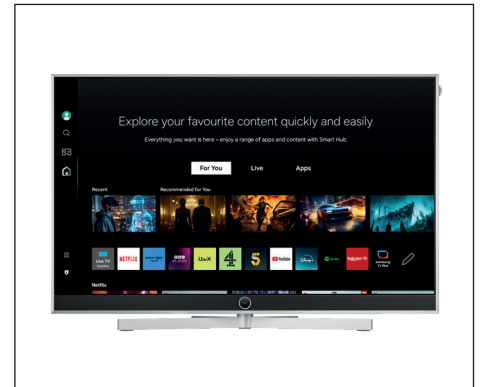

Tizen OS

The premium Tizen OS version 8 is a most convenient and fast smart operating system. The app store offers an extra-large selection of smart apps and a rich variety of video-on-demand services, including e.g. Netflix, YouTube, Disney+ and more.

The system is also compatible with advanced networking features: The support of broad-used dlna, Miracast and others allow comfortable content sharing and control via the home network.

Flexible connectivity with HDMI 2.1 including Ultra HD @ 144 Hz VRR ensures full support of latest game consoles on all four HDMI inputs.