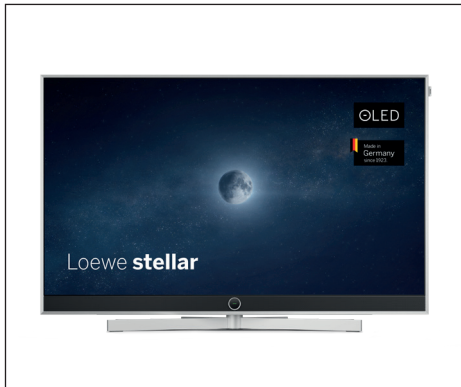

Loewe stellar

Tizen OS

The craft design TV with Loewe dual channel dr+ and Tizen

- High performance OLED module designed, engineered and tailored by Loewe in Kronach
- Dual channel dr+ system with double triple tuner and SSD for multi view and multi recording
- Full support of 4x HDMI 2.1 and Ultra HD @ 144 Hz VRR for high-speed gaming
- Rich variety of smart streaming apps and VOD services with Tizen OS
- Powerful integrated sound bar for superior audio performance
- Optional ultra-slim wall mount or motorized floor stand
- Sophisticated design with real materials and magic moments of light and motion

LOEWE.
Home of Excellence.

www.loewe.tv

Loewe stellar ti

The craft design TV with Loewe dual channel dr+ and Tizen

Home-made OLED module

The latest generation and technology of OLED open cells with master black polarizer offer highest brightness and unparalleled motion picture performance in Ultra HD resolution.