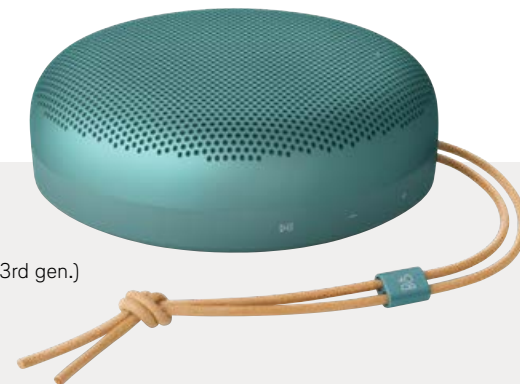

8 | Bang & Olufsen Beosound A1 (3rd gen.)
Bluetooth® Speaker
103,000 M or €349

BANG & OLUFSEN

Est. 1925

- 5 | Portable, compact and robust. Anodised aluminium housing, True360 sound, dustproof and waterproof (IP67), battery runtime up to 27 hrs. Grey Mist **ITEM NO.: 1764174** | Green **ITEM NO.: 1770559** | Black Anthracite **ITEM NO.: 1764173**
- 6 | Adaptive Active Noise Cancellation, spatial audio, crystal-clear call quality, very comfortable to wear. **ITEM NO.: 1776029**
- 7 | Superior Active Noise Cancelling, spatial audio with head tracking, high-res support via USB audio cable. Hourglass Sand **ITEM NO.: 1773277** | Infinite Black **ITEM NO.: 1773275**
- 8 | Portable, improved bass, impressive 360-degree sound, dustproof and waterproof (IP67), battery runtime up to 24 hrs. Green Eucalyptus **ITEM NO.: 1775176** | Natural Aluminium **ITEM NO.: 1775092** | Honey Tone **ITEM NO.: 1775175**

Model 5 | Photographed from two sides for illustration purposes. Second speaker is not included in delivery.

Models 5 and 8 | Protected against dust and temporary immersion in water in accordance with the IP67 standard.