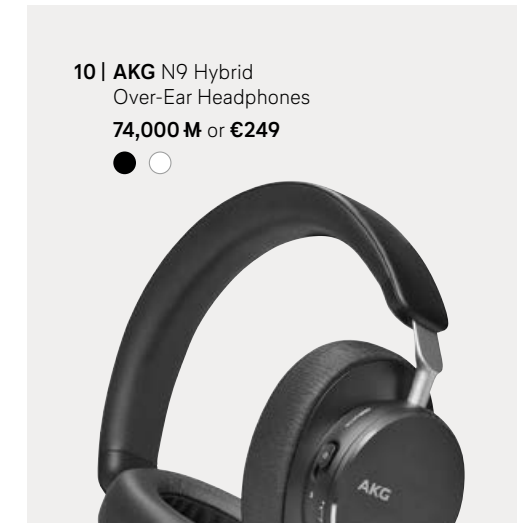

10 | **AKG** N9 Hybrid Over-Ear Headphones  
74,000 M or €249

With concealed compartment for USB-C dongle

- 7 | 360-degree room-filling sound, first-class Active Noise Cancelling, personalised sound, clear calls, very comfortable to wear. White Smoke **ITEM NO.: 1775747** | Black **ITEM NO.: 1775746**
- 8 | Crystal-clear sound, room-filling bass, wireless design, stylish accents, Bluetooth® 5.3, battery runtime up to 9 hrs. Cool Grey **ITEM NO.: 1775748** | Light Silver **ITEM NO.: 1775749**
- 9 | Adjustable Active Noise Cancelling, comfortable to wear all day, spray-water protected (IP55), battery runtime with charging case up to 50 hrs. Black **ITEM NO.: 1776285** | White **ITEM NO.: 1776286**
- 10 | AKG reference sound, seamless connectivity with 2.4 GHz USB-C dongle via Bluetooth®, high-res audio, True Adaptive Noise Cancelling. Black **ITEM NO.: 1775339** | White **ITEM NO.: 1775340**