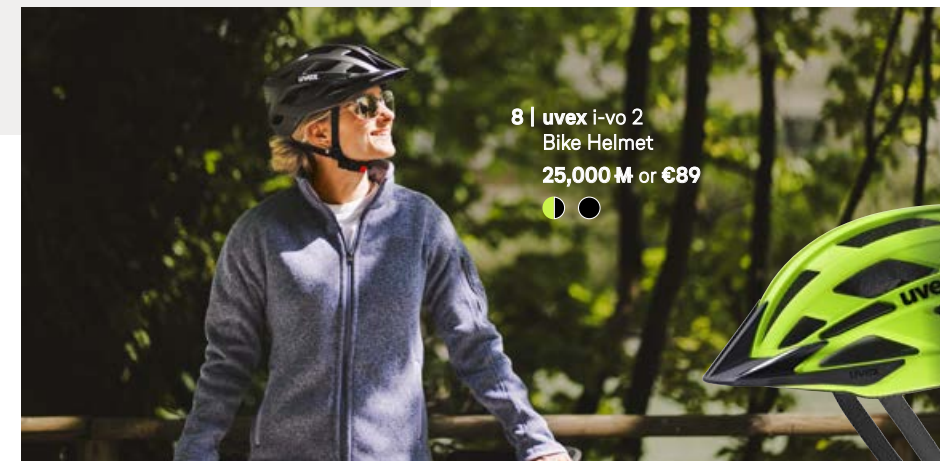

7 | **Schildkröt Worldshop Bundle**  
Children's Football Set, 3 pcs.  
14,000 M or €49

Discover many other recreational sports products at [worldshop.eu](http://worldshop.eu)

8 | **uvex i-vo 2**  
Bike Helmet  
25,000 M or €89