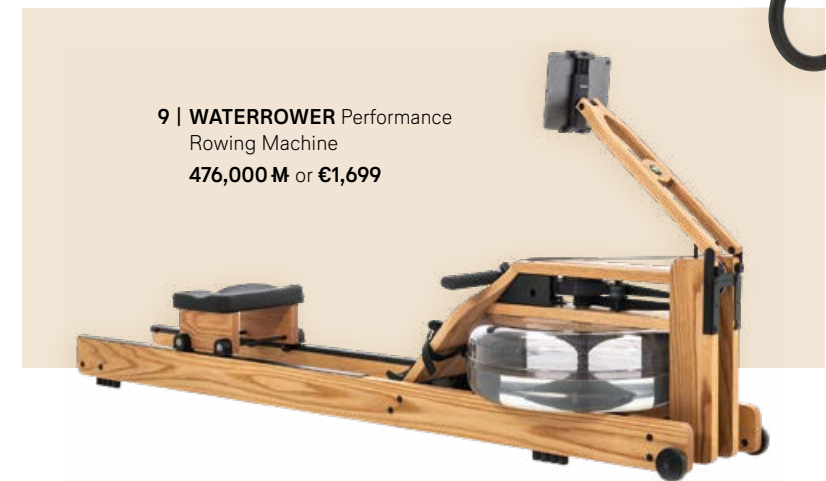

9 | **WATERROWER** Performance Rowing Machine
476,000 M or **€1,699**