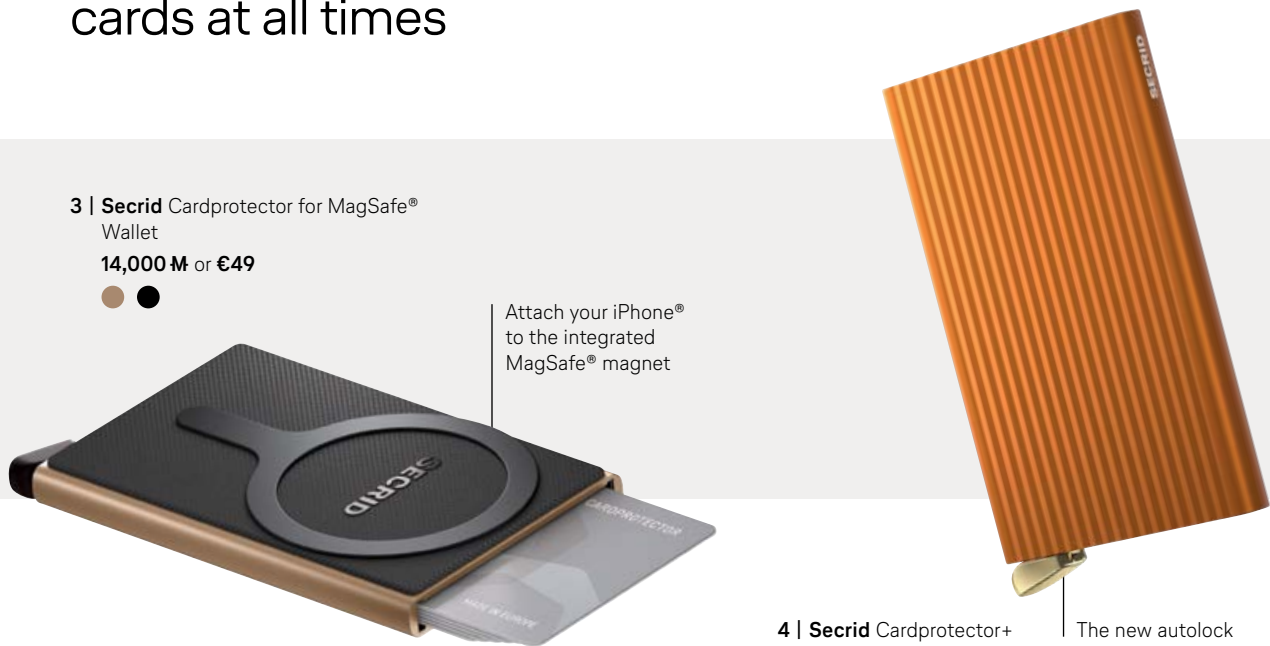

Reliable and stylish protection for all your cards at all times

3 | Secrid Cardprotector for MagSafe®
Wallet
14,000 M or €49

Attach your iPhone® to the integrated MagSafe® magnet

4 | Secrid Cardprotector+
Wallet
15,000 M or €55

The new autolock mechanism securely holds even metal cards

- 1 | Integrated aluminium Cardprotector with RFID protection for up to six cards, additional leather pockets, 6.5x10.2x2.1 cm. ITEM NO.: 1753379
- 2 | Cowhide, for up to ten cards, with elasticated band, aluminium Cardprotector with RFID protection, 6.8x10.3x1.9 cm. ITEM NO.: 1775958
- 3 | Aluminium Cardprotector with RFID protection and space for up to six cards, with strong MagSafe® magnet, 6.3x10.2x1.1 cm. Sand ITEM NO.: 1775957 | Black ITEM NO.: 1775951
- 4 | Ribbed aluminium Cardprotector+ with space for up to six cards, new autolock mechanism, with RFID protection, 6.3x10.2x0.8 cm. Orange ITEM NO.: 1774173 | Black ITEM NO.: 1774172 | Silver ITEM NO.: 1774171 | Cashmere ITEM NO.: 1774175

Italian elegance for any look