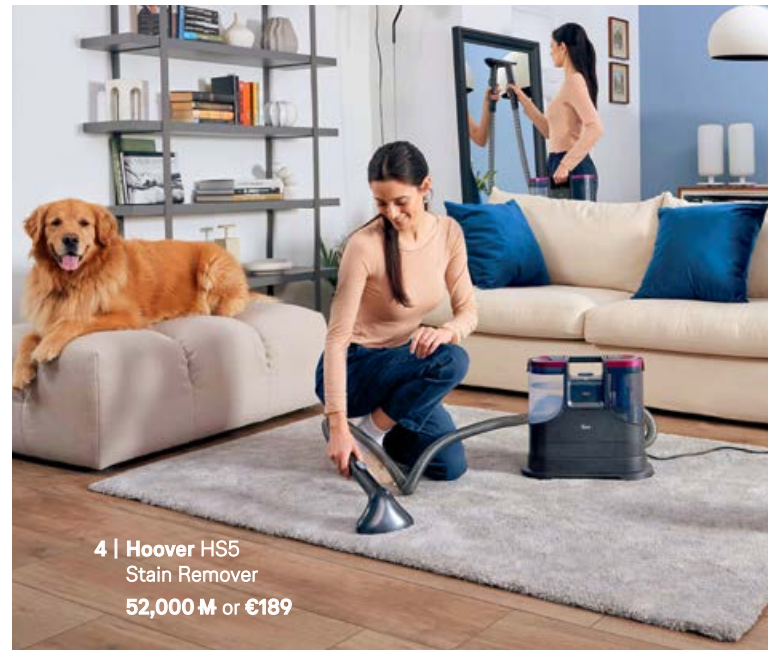

4 | Hoover HS5 Stain Remover  
52,000 M or €189

PHILIPS

BRAUN

HOVER

- 1 | Sucks up dirty water and mops with clean water, flexible 360-degree joint, battery runtime up to 70 mins. ITEM NO.: 1776155
- 2 | Glides over all textiles, very good steam output, extremely practical, easy to clean, 7.5bar steam pressure, 2,700W. ITEM NO.: 1774915
- 3 | 4-in-1 function: Beat&Roll, deep cleaning, UV-C light and hot-air drying at 50°C, ideal for allergy sufferers. ITEM NO.: 1771816
- 4 | Sprays, brushes and vacuums, removes stains from all surfaces with 40°C warm water. ITEM NO.: 1775937