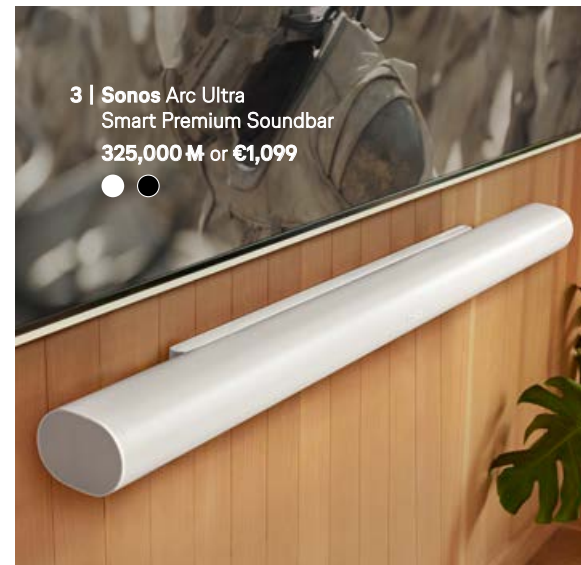

Hear dialogue **clearly and distinctly**
again with a TV speech amplifier

SONOS

1. **1 |** Groundbreaking acoustic design, 3D sound with Dolby Atmos®, streaming via WLAN, Bluetooth® and AirPlay® 2, USB-C port.
   Black **ITEM NO.: 1769425** | White **ITEM NO.: 1769426**
2. **2 |** Unique Hi-Fi sound, dynamic head tracking, Dolby Atmos®, Active Noise Cancellation, Aware mode, very comfortable to wear.
   White **ITEM NO.: 1771587** | Black **ITEM NO.: 1771586**
3. **3 |** Immersive, richly detailed sound thanks to Sound Motion™, clear dialogue, Trueplay™, powerful bass output, flat, compact design.
   White **ITEM NO.: 1774006** | Black **ITEM NO.: 1774007**
4. **4 |** Excellent sound quality, compact design, streaming via WLAN, Bluetooth® and AirPlay® 2, USB-C port.
   Black **ITEM NO.: 1769423** | White **ITEM NO.: 1769424**

Models 1 and 4 | A subscription may be required to use streaming services.

sonoro

faller

1. **5 |** Impressive sound, powerful bass, integrated subwoofer, splash-proof body (IPX4), battery runtime up to 16 hrs.
   L, Black **ITEM NO.: 1776024** | L, White **ITEM NO.: 1776025** | XL, Black **ITEM NO.: 1776026** | XL, White **ITEM NO.: 1776027**
2. **6 |** Cast aluminium turntable, USB port, Bluetooth®, built-in phono pre-amp, automatic power off.
   Black **ITEM NO.: 1773355** | White **ITEM NO.: 1773358**
3. **7 |** Portable, with voice optimisation technology/background noise filter, intuitive, approx. 30m range, battery runtime up to 16 hrs. **ITEM NO.: 1765123**
4. **8 |** Outstanding sound quality, rich, balanced sound, DAB+, internet radio, numerous streaming services, space-saving design.
   Matt Black/Black **ITEM NO.: 1775356** | Matt Graphite/Silver **ITEM NO.: 1775361** | Matt White/Silver **ITEM NO.: 1775360**