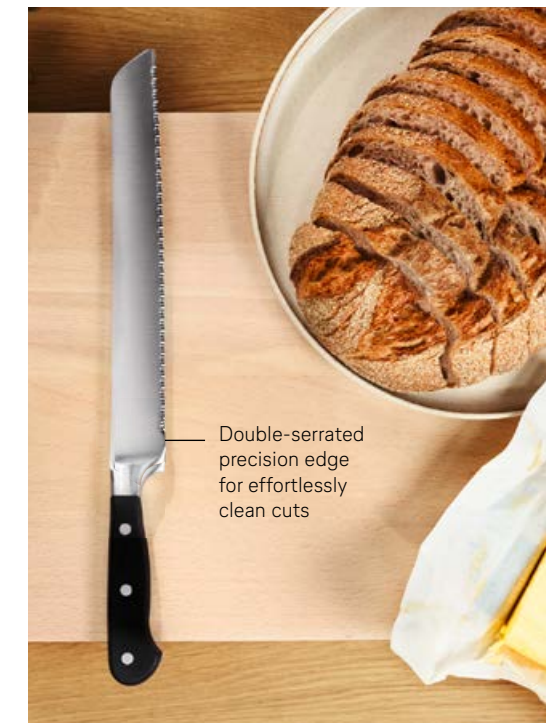

5 | **WÜSTHOF Performer**  
Chef's Knife  
75,000 M or €270

6 | **WÜSTHOF Classic**  
Santoku Knife  
35,000 M or €125

Double-serrated precision edge for effortlessly clean cuts

8 | **WÜSTHOF Classic**  
Bread Knife with  
Double-Serrated Precision Edge  
32,000 M or €115

**WÜSTHOF**  
Made in Solingen

- 5 | Forged stainless steel blade (20 cm), ultra-hard Diamond-Like-Carbon coating, non-slip handle, made in Solingen. **ITEM NO.: 1775037**
- 6 | Forged stainless steel blade (17 cm), handle made of special synthetic material, brass rivets, made in Solingen. **ITEM NO.: 1776107**
- 7 | Forged stainless steel blade (20 cm), handle made of special synthetic material, brass rivets, made in Solingen. **ITEM NO.: 1776106**
- 8 | Forged stainless steel blade (23 cm), double-serrated precision edge, made in Solingen. **ITEM NO.: 1775041**