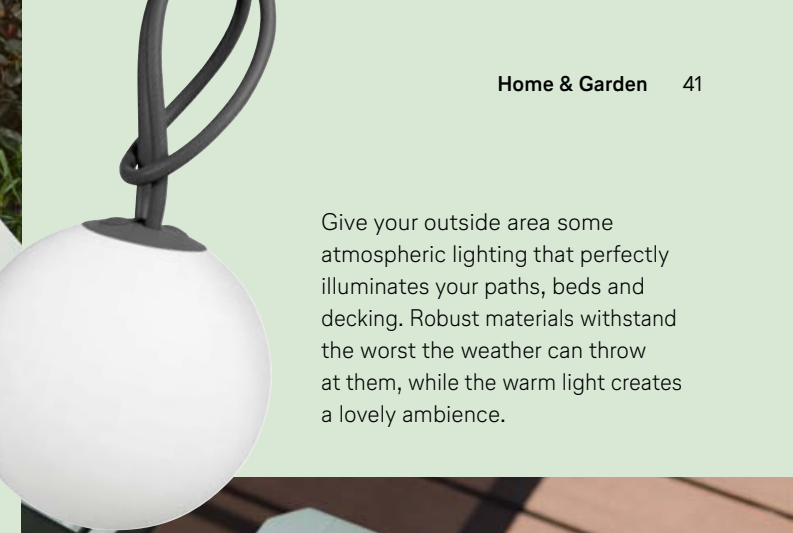

Time for refreshments? Then get ready to serve up a few zesty design highlights. Thanks to our range of glasses, carafes and tableware, your eyes as well as your palate are in for a treat.

Give your outside area some atmospheric lighting that perfectly illuminates your paths, beds and decking. Robust materials withstand the worst the weather can throw at them, while the warm light creates a lovely ambience.