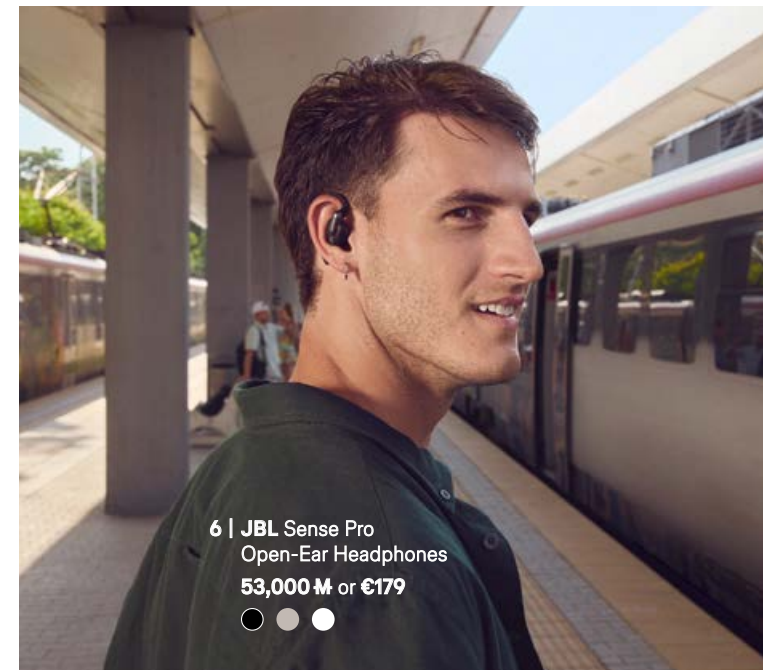

6 | **JBL Sense Pro**
Open-Ear Headphones
53,000 M or €179