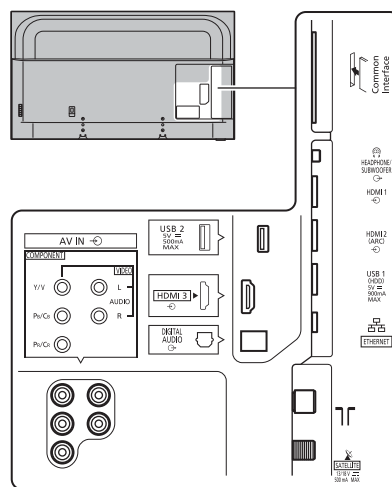

SPECIFICATIONS

Dimensions (W x H x D)	1 454 mm x 900 mm x 348 mm (With Pedestal) 1 454 mm x 843 mm x 66 mm (TV only)
Mass	28.5 kg (With Pedestal) 26.0 kg (TV only)

DIMENSIONS

JACKS

Note:
To make sure that the LED TV fits the cabinet properly when a high degree of precision is required, we recommend that you use the LED TV itself to make the necessary cabinet measurements. Panasonic cannot be responsible for inaccuracies in cabinet design or manufacture.

Specifications are subject to change without notice.
Non-metric weights and measurements are approximate.