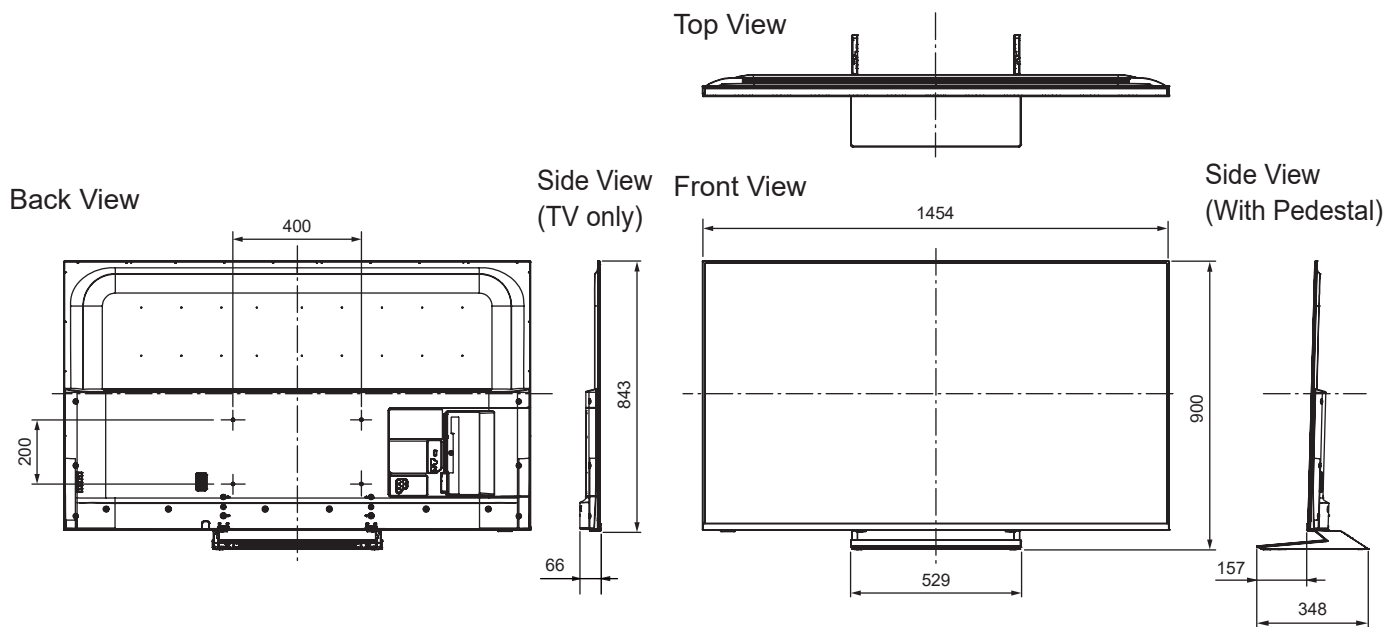

SPECIFICATIONS

Dimensions (W x H x D)	1 454 mm x 900 mm x 348 mm (With Pedestal) 1 454 mm x 843 mm x 66 mm (TV only)
Mass	28.5 kg (With Pedestal) 26.0 kg (TV only)

DIMENSIONS

JACKS

Note:
To make sure that the LED TV fits the cabinet properly when a high degree of precision is required, we recommend that you use the LED TV itself to make the necessary cabinet measurements. Panasonic cannot be responsible for inaccuracies in cabinet design or manufacture.

Specifications are subject to change without notice.
Non-metric weights and measurements are approximate.