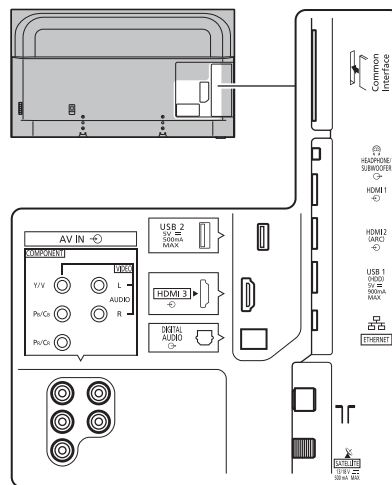

SPECIFICATIONS

Dimensions (W x H x D)	1 297 mm x 817 mm x 348 mm (With Pedestal)
	1 297 mm x 759 mm x 65 mm (TV only)
Mass	23.0 kg (With Pedestal) 20.5 kg (TV only)

DIMENSIONS

JACKS

**Note:**  
To make sure that the LED TV fits the cabinet properly when a high degree of precision is required, we recommend that you use the LED TV itself to make the necessary cabinet measurements. Panasonic cannot be responsible for inaccuracies in cabinet design or manufacture.

Specifications are subject to change without notice.  
Non-metric weights and measurements are approximate.