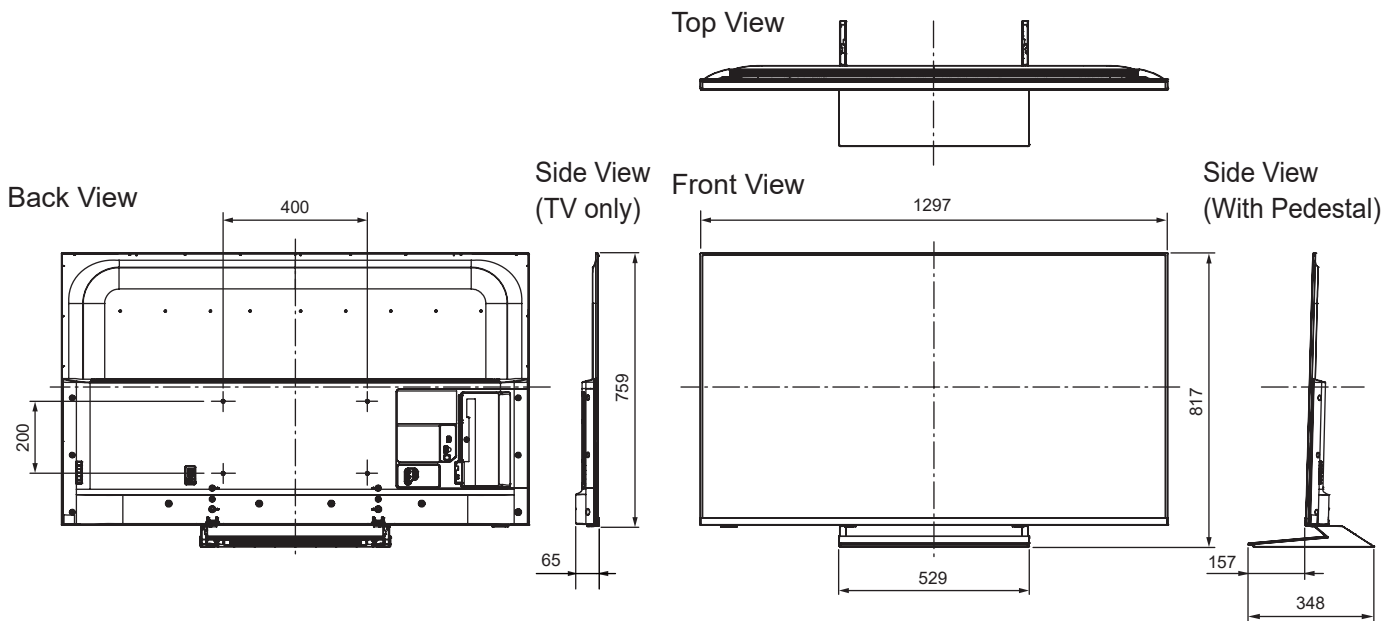

SPECIFICATIONS

Dimensions (W x H x D)	1 297 mm x 817 mm x 348 mm (With Pedestal)
	1 297 mm x 759 mm x 65 mm (TV only)
Mass	23.0 kg (With Pedestal) 20.5 kg (TV only)

DIMENSIONS

JACKS

**Note:**  
To make sure that the LED TV fits the cabinet properly when a high degree of precision is required, we recommend that you use the LED TV itself to make the necessary cabinet measurements. Panasonic cannot be responsible for inaccuracies in cabinet design or manufacture.

Specifications are subject to change without notice.  
Non-metric weights and measurements are approximate.