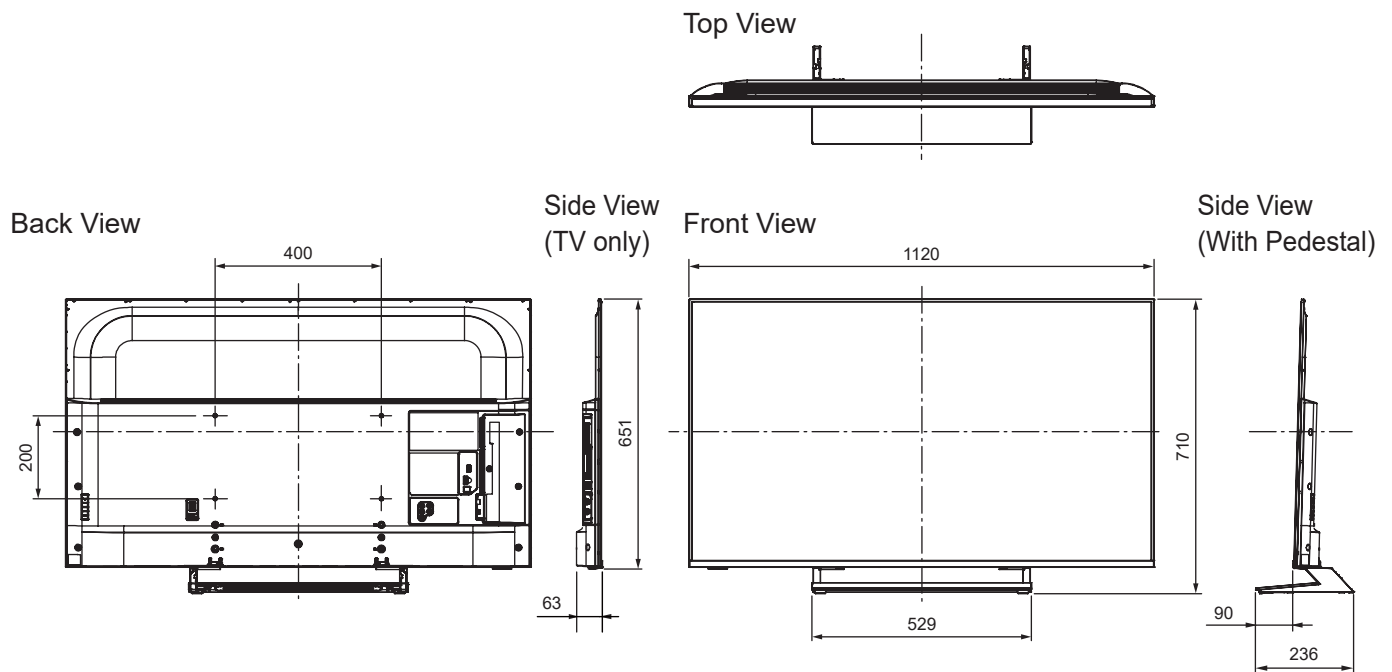

SPECIFICATIONS

Dimensions (W x H x D)	1 120 mm x 710 mm x 236 mm (With Pedestal)
	1 120 mm x 651 mm x 63 mm (TV only)
Mass	16.0 kg (With Pedestal)
	14.0 kg (TV only)

DIMENSIONS

JACKS

Note:  
To make sure that the LED TV fits the cabinet properly when a high degree of precision is required, we recommend that you use the LED TV itself to make the necessary cabinet measurements. Panasonic cannot be responsible for inaccuracies in cabinet design or manufacture.

Specifications are subject to change without notice.  
Non-metric weights and measurements are approximate.