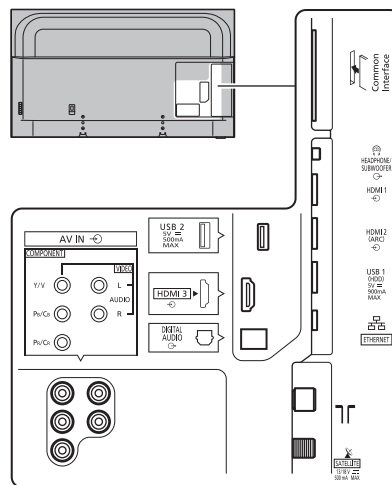

SPECIFICATIONS

Dimensions (W x H x D)	1 120 mm x 710 mm x 236 mm (With Pedestal)
	1 120 mm x 651 mm x 63 mm (TV only)
Mass	16.0 kg (With Pedestal)
	14.0 kg (TV only)

DIMENSIONS

JACKS

Note:  
To make sure that the LED TV fits the cabinet properly when a high degree of precision is required, we recommend that you use the LED TV itself to make the necessary cabinet measurements. Panasonic cannot be responsible for inaccuracies in cabinet design or manufacture.

Specifications are subject to change without notice.  
Non-metric weights and measurements are approximate.