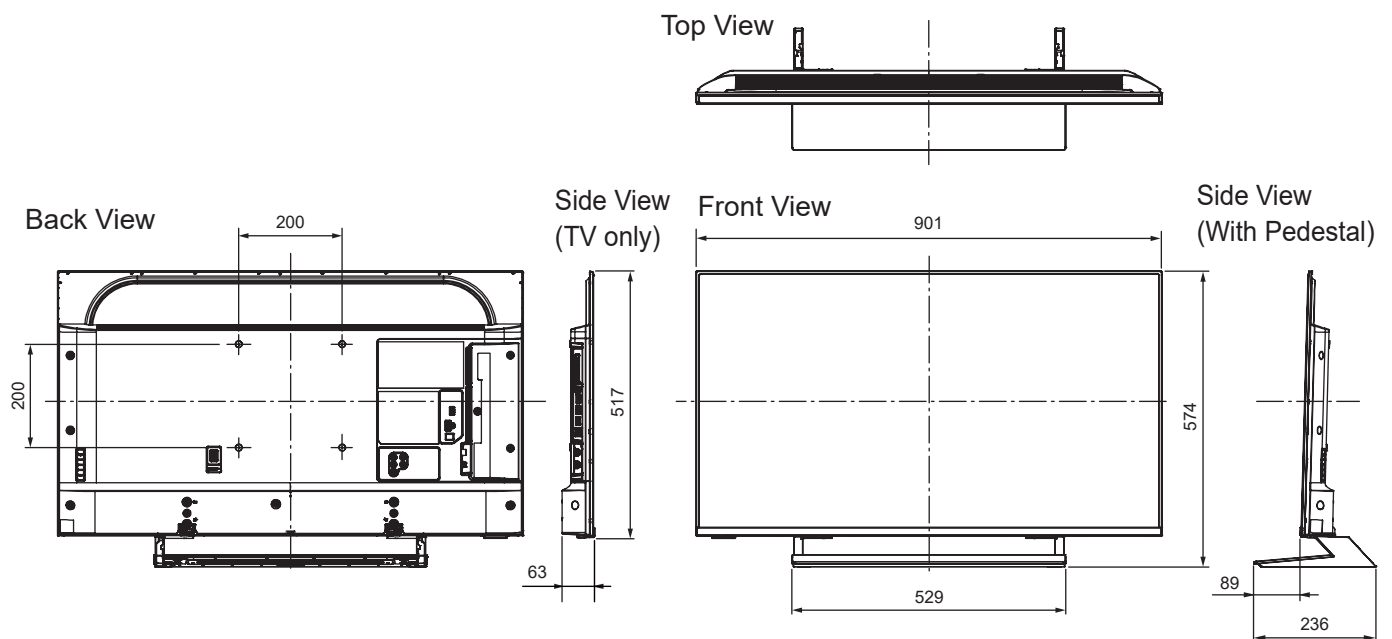

SPECIFICATIONS

Dimensions (W x H x D)	901 mm x 574 mm x 236 mm (With Pedestal) 901 mm x 517 mm x 63 mm (TV only)
Mass	13.0 kg (With Pedestal) 11.0 kg (TV only)

DIMENSIONS

JACKS

Note:  
To make sure that the LED TV fits the cabinet properly when a high degree of precision is required, we recommend that you use the LED TV itself to make the necessary cabinet measurements. Panasonic cannot be responsible for inaccuracies in cabinet design or manufacture.

Specifications are subject to change without notice.  
Non-metric weights and measurements are approximate.