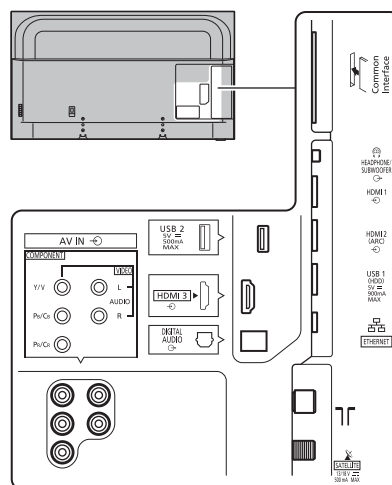

SPECIFICATIONS

Dimensions (W x H x D)	901 mm x 574 mm x 236 mm (With Pedestal) 901 mm x 517 mm x 63 mm (TV only)
Mass	13.0 kg (With Pedestal) 11.0 kg (TV only)

DIMENSIONS

JACKS

Note:  
To make sure that the LED TV fits the cabinet properly when a high degree of precision is required, we recommend that you use the LED TV itself to make the necessary cabinet measurements. Panasonic cannot be responsible for inaccuracies in cabinet design or manufacture.

Specifications are subject to change without notice.  
Non-metric weights and measurements are approximate.